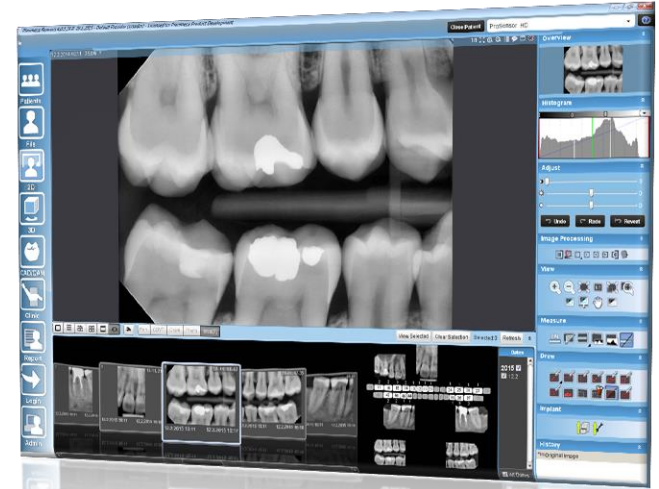

## Unparalleled Image Quality

The advanced imaging sensor with a fibre-optic layer offers real HD image quality.

True resolution of over 20 lp/mm.\*

Theoretical resolution 33 lp/mm.

\* High resolution mode only

## Unparalleled Image Quality

Sharp, low-noise and high contrast images.

The wide dynamic ensures successful results every time.