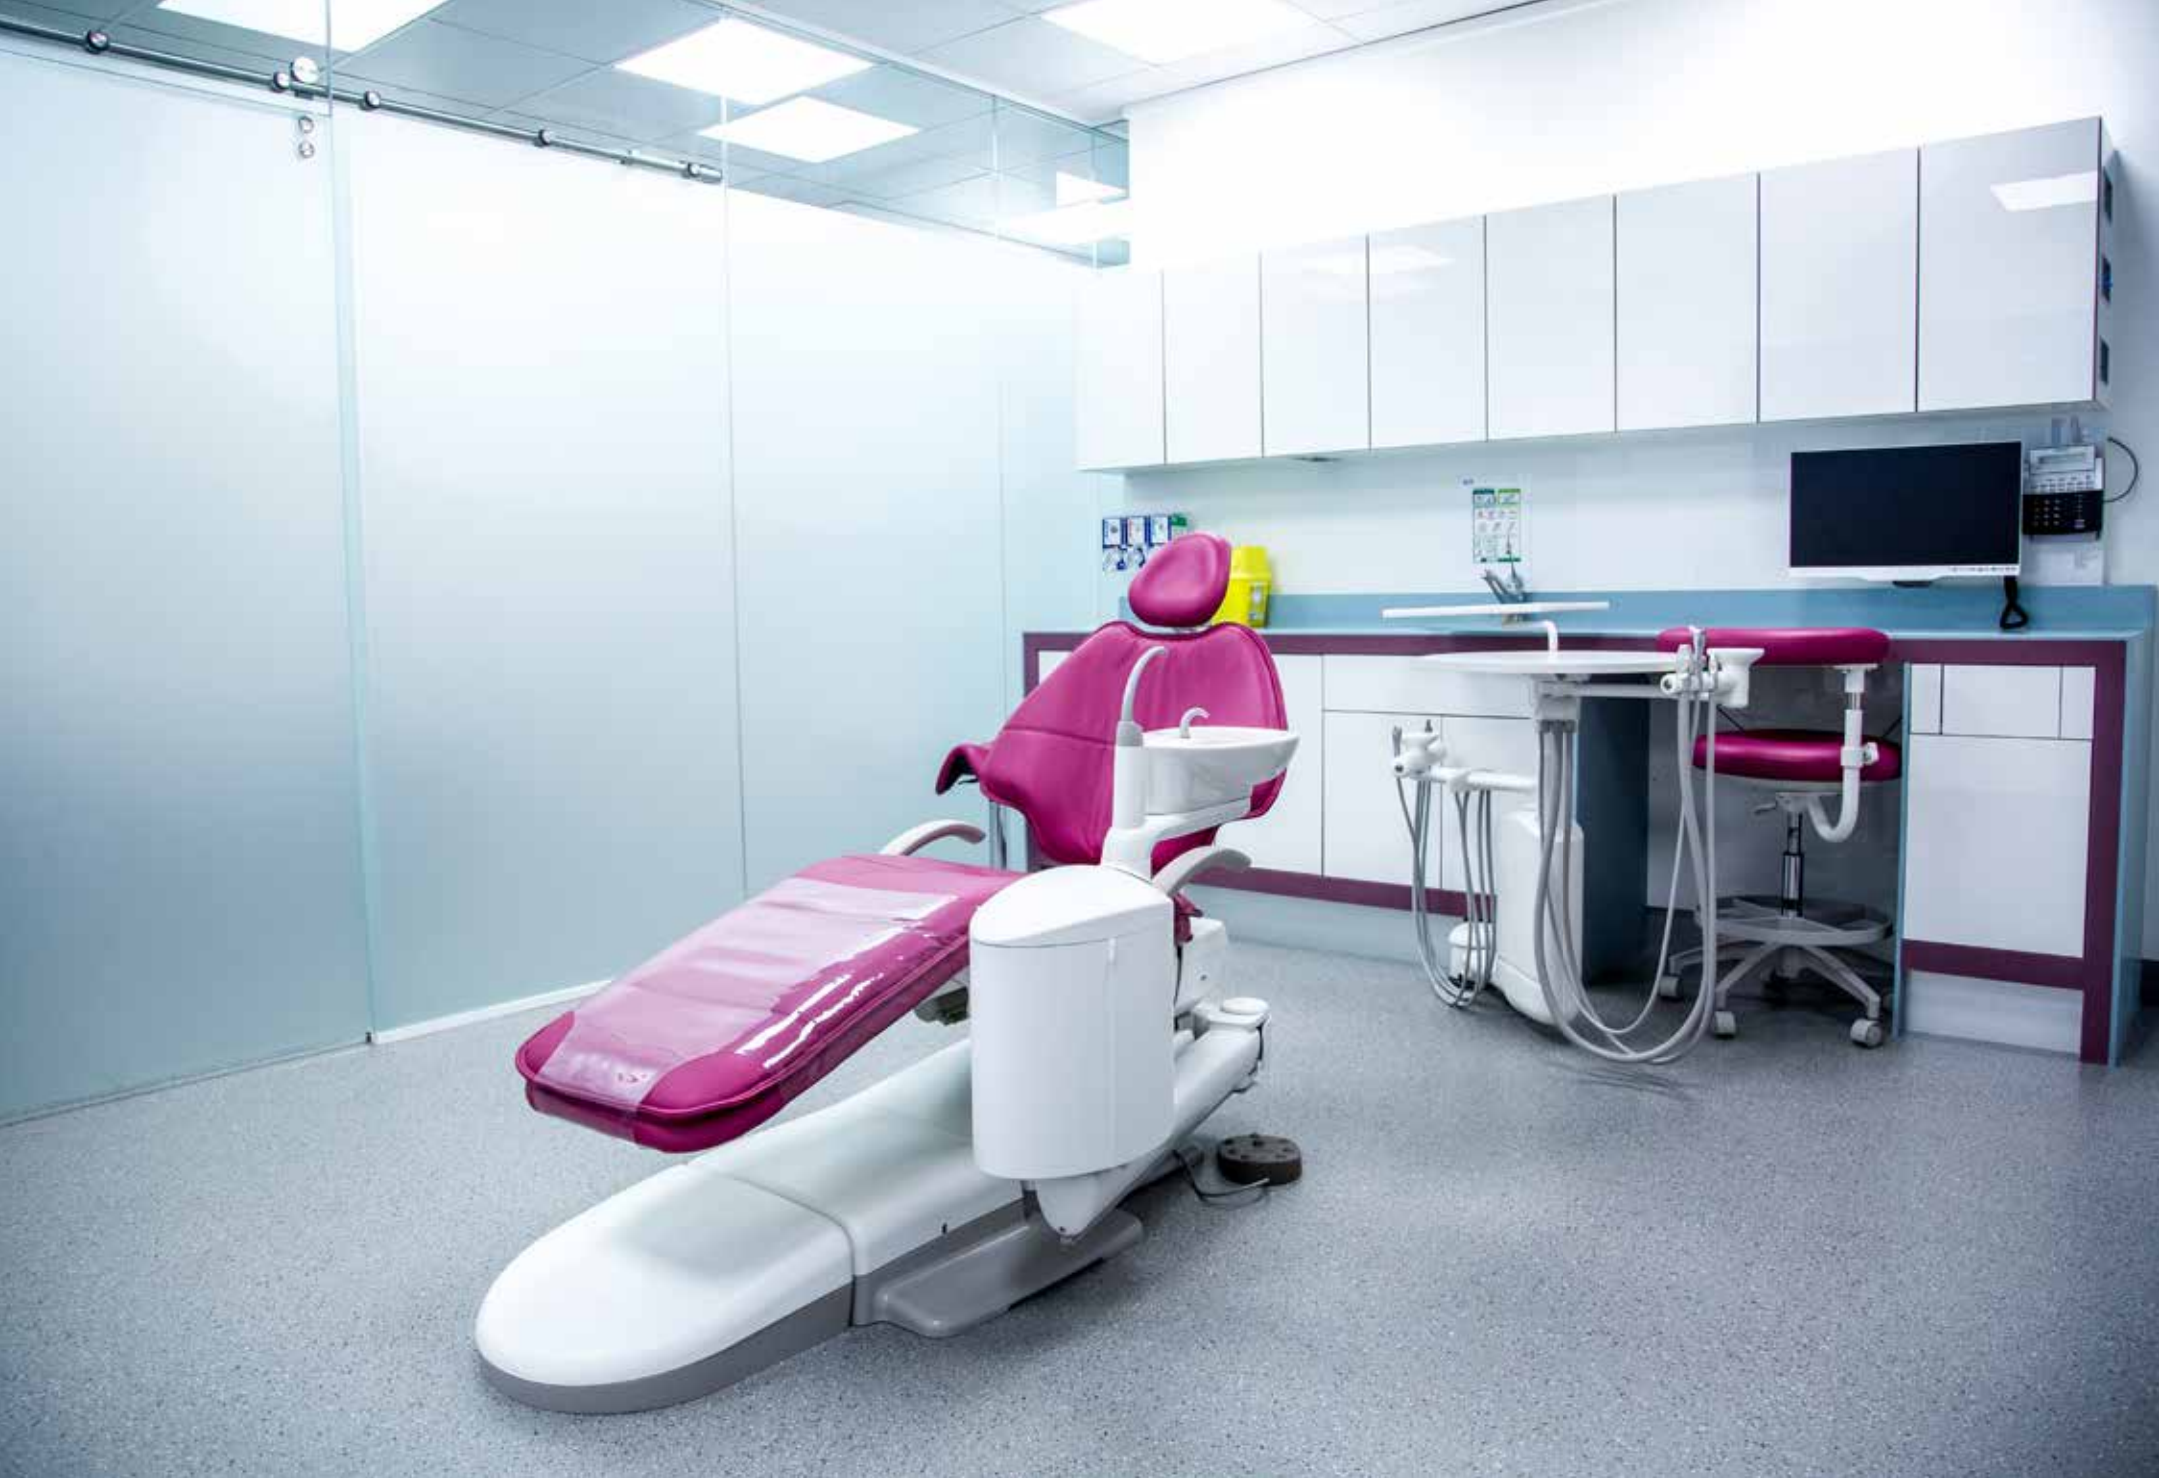

“We also chose an A-dec 400 chair with seamless upholstery and a wall mounted LED light. Having used an A-dec chair in my own surgery for the last eight years, I knew that I wanted to have one installed in the new surgery too. My patients are always very positive about my chair and regularly comment about how comfortable they find it – which is enough of a recommendation for me!”

## Pure Orthodontics

Dr Monica Reinach runs the Essex-based specialist orthodontic practice, Pure Orthodontics, and is recognised as the number one provider for Invisalign in the UK.

“We had a very clear vision of what we wanted. We needed a clean, modern environment. This style took a great deal of work to achieve and remains one of the most striking elements of the practice.”

To fit this modern aesthetic, Reinach chose two new A-dec 500 chairs. “These are perfect for private practice and provide the kind of luxury that we have tried to achieve throughout Pure Orthodontics. Our patients love them and I have had nothing but good experiences with them in the past.”